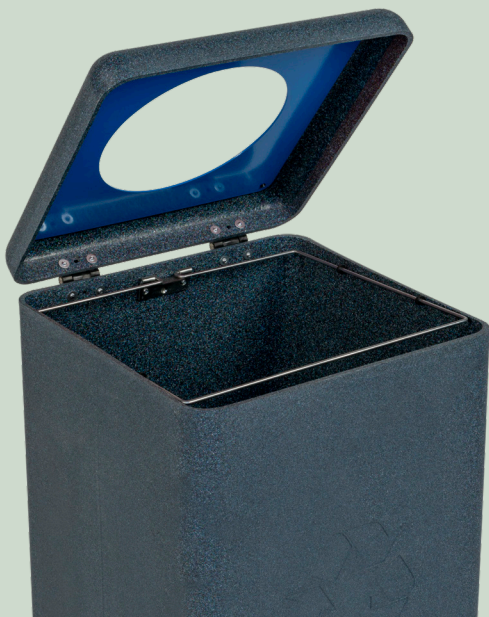

# BRICKBIN

The waste BIN made from your recycled plastic

## Circular BrickBin for Cups 65 litres

Sustainable waste bin from your recycled plastic to collect waste separately. Dutch production made from recycled plastic (HDPE) consisting of caps and packaging, which is produced by a rotational molding process. 100% circular.

The waste separation unit has a hinged lid with colored aluminum plate. Recycling stickers to indicate the different waste streams included.

- Plastic, Paper and Waste with opening (Ø 20 cm).
- Organic with valve lid (opening Ø 20 cm)
- Cups with colored aluminum plate with 5 holes (openings Ø 8 cm)

### Circular Waste Bin BrickBin Plastic 65 litres

<b>Capacity:</b>	65.0 ltr	
<b>Dimensions:</b>	L 35, W 35, H 70 cm	
<b>Optional:</b>	Connecting screws BrickBin, 3119 2519	
<b>Colour:</b>	<b>Model:</b>	<b>Ref.nr.:</b>
■ black, orange	VB 192458	3119 2458
■ grey, orange	VB 192373	3119 2373
■ white, orange	VB 192410	3119 2410