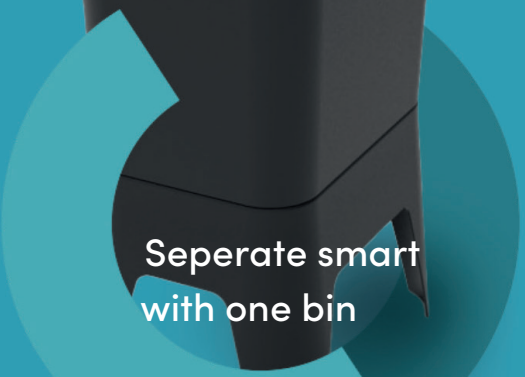

bonton®

circubin

Bonton

Dimensions

41 x 30 x 76 cm

Users

5 to 10 persons per day

Volume

40 litres or 2x 20 litres

Material

100% recycled plastic

Weight

4 kg

Design

100% Dutch Design

Separate smart
with one bin

bonton®

original

   Bonton

Dimensions
40 x 28 x 77 cm

Users
15 to 25 persons per day

Volume
70 litres

Material
100% recycled plastic

Weight
10 kg