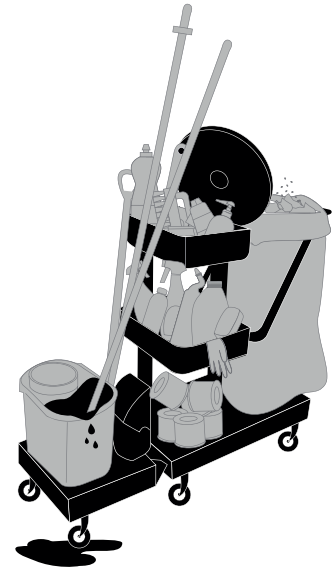

SlimJim

SLIM JIM

CLEANING ACCESSORIES

Rubbermaid
Commercial Products

SlimJim

CLEANING IN TIGHT SPACES

MADE EASIER

Slim Jim® Cleaning Accessories make mobile waste collection and cleaning in tight spaces easier than ever. Mix and match Slim Jim cleaning accessories, containers, and dollies to suit any space.

SMALL SPACES, BIG IMPLICATIONS

- ▶ In commercial environments where space continues to get tighter, traditional cleaning carts with large footprints or multiple cleaning tools are often bulky and heavy.
- ▶ This makes it difficult for cleaning operators to maneuver, restricts access in confined spaces and overloads the equipment storage area.